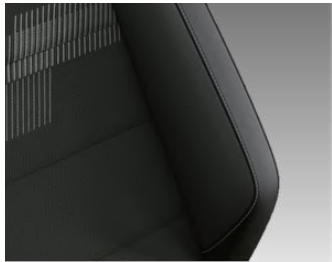

**"Diag"
(Design Pack Black)**

Neutral/Titan Black Cloth (UL)

Optional on Life, Style & R-Line